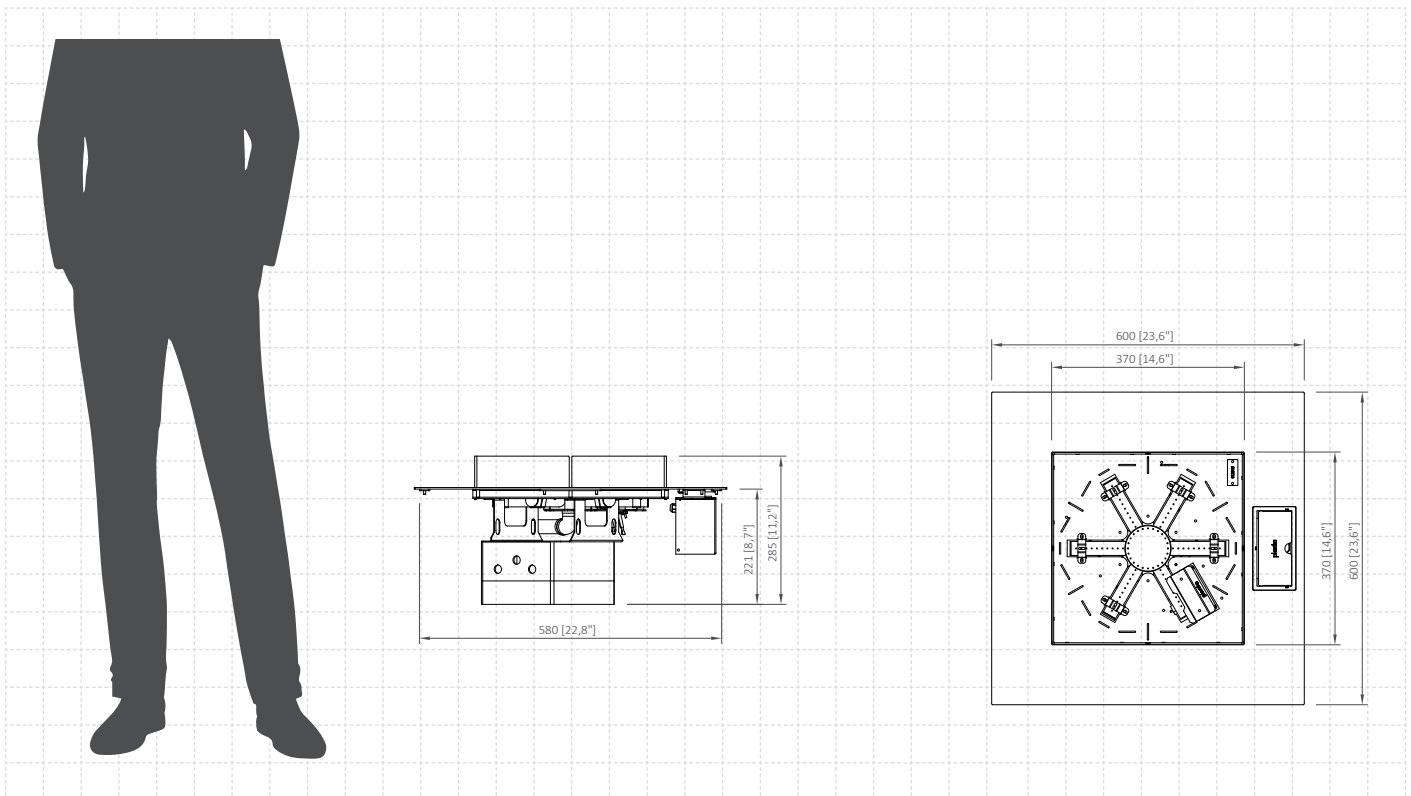

Mico 600 Burner Automatic (Gas Technology)

Fuel type	Natural Gas / LPG
Heat output	(NG) max. 7.9 kW (LPG) max. 12.6 kW
Gas consumption	(NG) max. 0.71 m³/h (LPG) max. 0.98 kg/h
Gas pressure	(NG) 20 mbar (LPG) 37 mbar
Total gas hose length	4 meters <i>(measured from valve to pressure regulator)</i>
Power supply	remote: 2x 1.5V AAA batteries receiver: 4x 1.5V AA Wi-Fi: 6V DC
Flue	not required
Flame height regulation	yes
Materials	powder coated galvanized steel
Decorative accessories	black glass gravel
Application	for outdoor use

CONTROL OPTIONS

included

optional

compatible

'PLANIKA GAS CONTROL' APP

Control the fire with your smartphone!

All product specifications and data are subject to change without notice and are believed to be accurate as of the date hereof. Planika Sp. z o.o., its affiliates, agents, and employees, and all persons acting on its or their behalf (collectively, "Planika Sp. z o.o."), disclaim any and all liability for any errors, inaccuracies or incompleteness contained in any document or in any other disclosure relating to any product. To the maximum extent permitted by applicable law, Planika Sp. z o.o. disclaims any and all liability arising out of the application or use of any product. No license, express or implied, by estoppel or otherwise, to any intellectual property rights is granted by this document or by any conduct of Planika Sp. z o.o.. Customers using or selling Planika Sp. z o.o.'s products not expressly indicated for use in such applications do so entirely at their own risk and agree to fully indemnify Planika Sp. z o.o. for any damages arising or resulting from such use or sale. The provided fuel consumption is based on laboratory testing. The actual consumption of individual devices may vary. The images are indicative only.