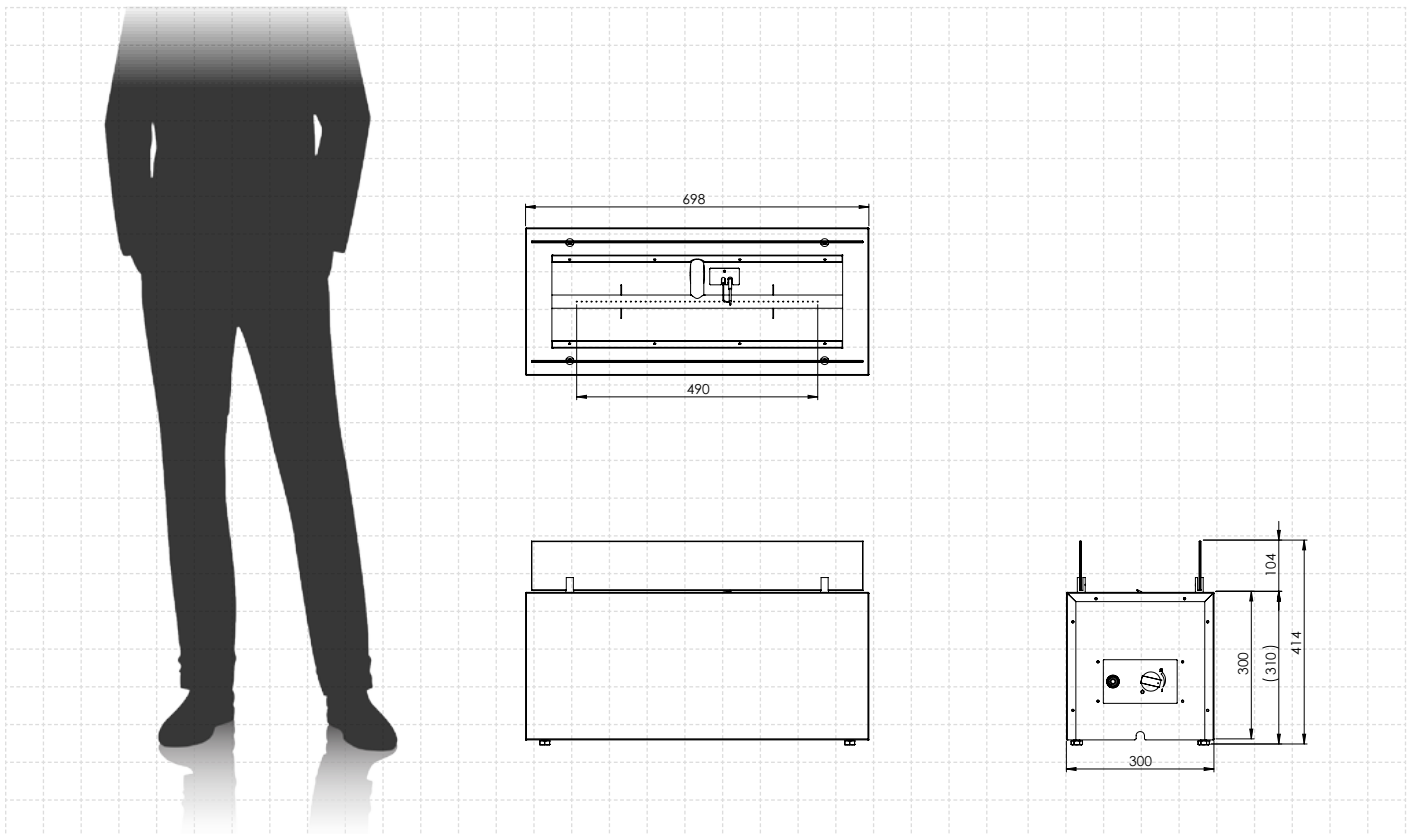

Rio

(Gas Technology)

Fuel type	LPG
Heat output	7.0 - 10.0 kW
Gas consumption	max. 0.50 - 0.65 kg/h burning time up to 55 hours
Gas pressure	(LPG) 37 mbar
Total gas hose length	4 meters (measured from valve to pressure regulator)
Weight	13.2 kg
Power supply	control panel: 1 x AAA battery
Flue	not required
Flame height regulation	yes
Materials	steel, tempered glass
Decorative accessories	black glass gravel
Application	for outdoor use only