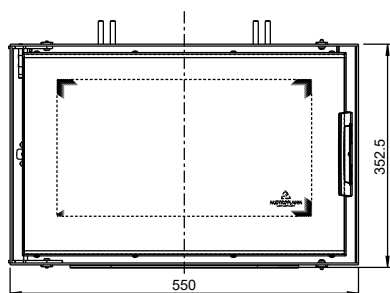

## Dimensions and weight

Width external dimension [mm]	550
Depth external dimension [mm]	466
Height external dimension [mm]	353
Width internal dimension [mm]	381
Depth internal dimension [mm]	375
Height internal dimension [mm]	199
Weight with Keramott [mm]	52.3
Glass curvature	straight
$\Delta t$ [°C]	98
$\Delta p$ [Pa]	3
$\Delta \eta$ [%]	5.9
Can be fitted to fireplace insert:	45x51K, 45x57K, 45x68K, 55x45K, 55x51K, 55x57K, 65x45K, 65x51K, 65x57K, 75x39K, 75x57K