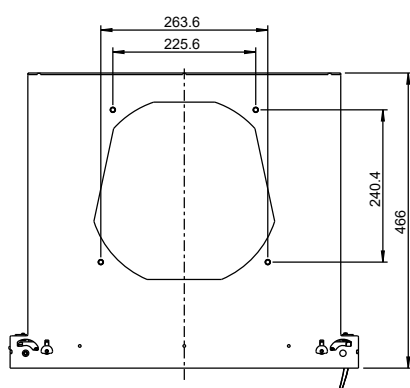

## Dimensions and weight

Width external dimension [mm]	550
Depth external dimension [mm]	466
Height external dimension [mm]	353
Width internal dimension [mm]	381
Depth internal dimension [mm]	375
Height internal dimension [mm]	199
Weight with Keramott [mm]	52.3
Glass curvature	straight
$\Delta t$ [°C]	98
$\Delta p$ [Pa]	3
$\Delta \eta$ [%]	5.9
Can be fitted to fireplace insert:	45x51K, 45x57K, 45x68K, 55x45K, 55x51K, 55x57K, 65x45K, 65x51K, 65x57K, 75x39K, 75x57K