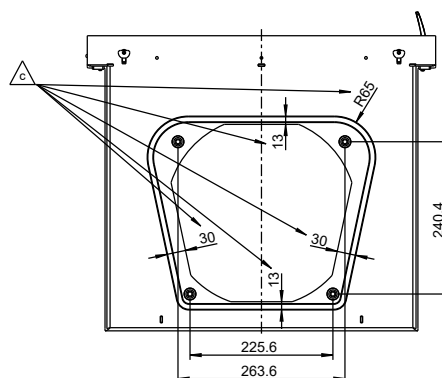

## Dimensions and weight

Width external dimension [mm]	550
Depth external dimension [mm]	466
Height external dimension [mm]	353
Width internal dimension [mm]	381
Depth internal dimension [mm]	375
Height internal dimension [mm]	199
Weight with Keramott [mm]	52.3
Glass curvature	straight
$\Delta t$ [°C]	98
$\Delta p$ [Pa]	3
$\Delta \eta$ [%]	5.9
Can be fitted to fireplace insert:	45x51K, 45x57K, 45x68K, 55x45K, 55x51K, 55x57K, 65x45K, 65x51K, 65x57K, 75x39K, 75x57K