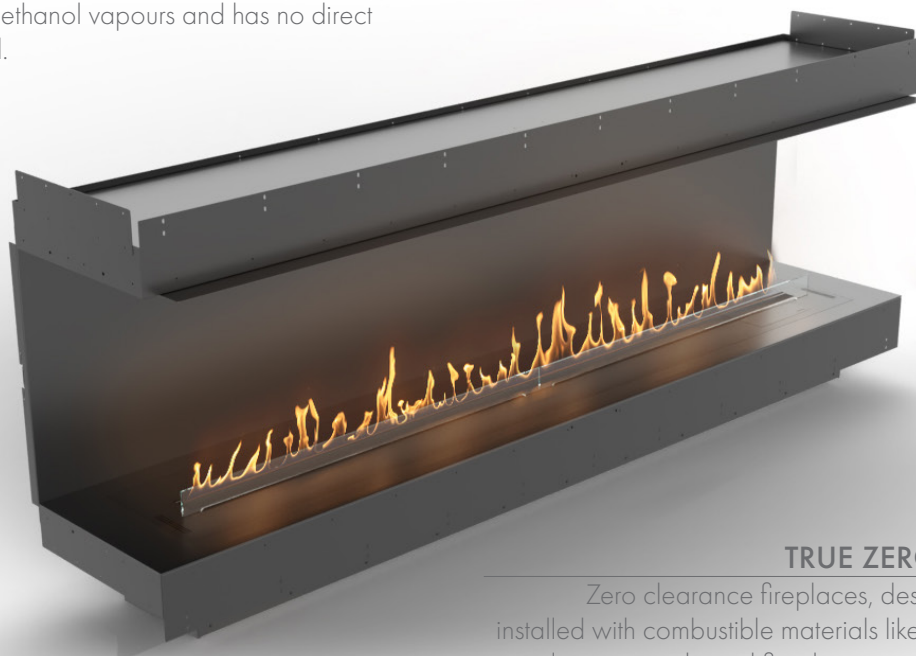

FORMA 2300 THREE-SIDED

WITH FLA4+ 1990 AUTOMATIC BEV® BURNER

Net Zero fireplace with the BEV Technology®

AUTOMATIC BEV® BURNER

The automatic burner with the patented BEV Technology® is the most advanced product in the industry ensuring the cleanest burning process without any smoke, smell or ash. The flame is produced by combusting ethanol vapours and has no direct contact with the liquid fuel.

TRUE ZERO CLEARANCE

Zero clearance fireplaces, designed to be safely installed with combustible materials like wood or drywall, revolutionize traditional fireplace installation and design, allowing for the creation of sleek media walls by enabling a TV to be mounted directly above.

INNOVATIVE TOUCH CONTROL PANEL

The touch control panel in the FLA4 fireplace combines modernity with elegance, being concealed behind a flap. With it, you can easily adjust the fireplace settings, check fuel levels, or set a shut-off timer. Additionally, the child lock feature ensures safety for the youngest users.

Forma 2300 Three-Sided

Burner model	FLA4+ 1990 (BEV Technology®)
Fuel tank capacity	36.3 L
Maximum burn time	31 hours
Maximum heat output	18.0 kW
Minimum room cubature	180 m ³
Flame height regulation	6 stages
Weight	152.8 kg
Fuel type	bioethanol 95 - 96,6%
Flue	not required
Air change rate	1 space volume per hour
Power supply	230 V
Finish	black powder coating
Materials	steel, galvanized steel, toughened glass
Application	for indoor use only