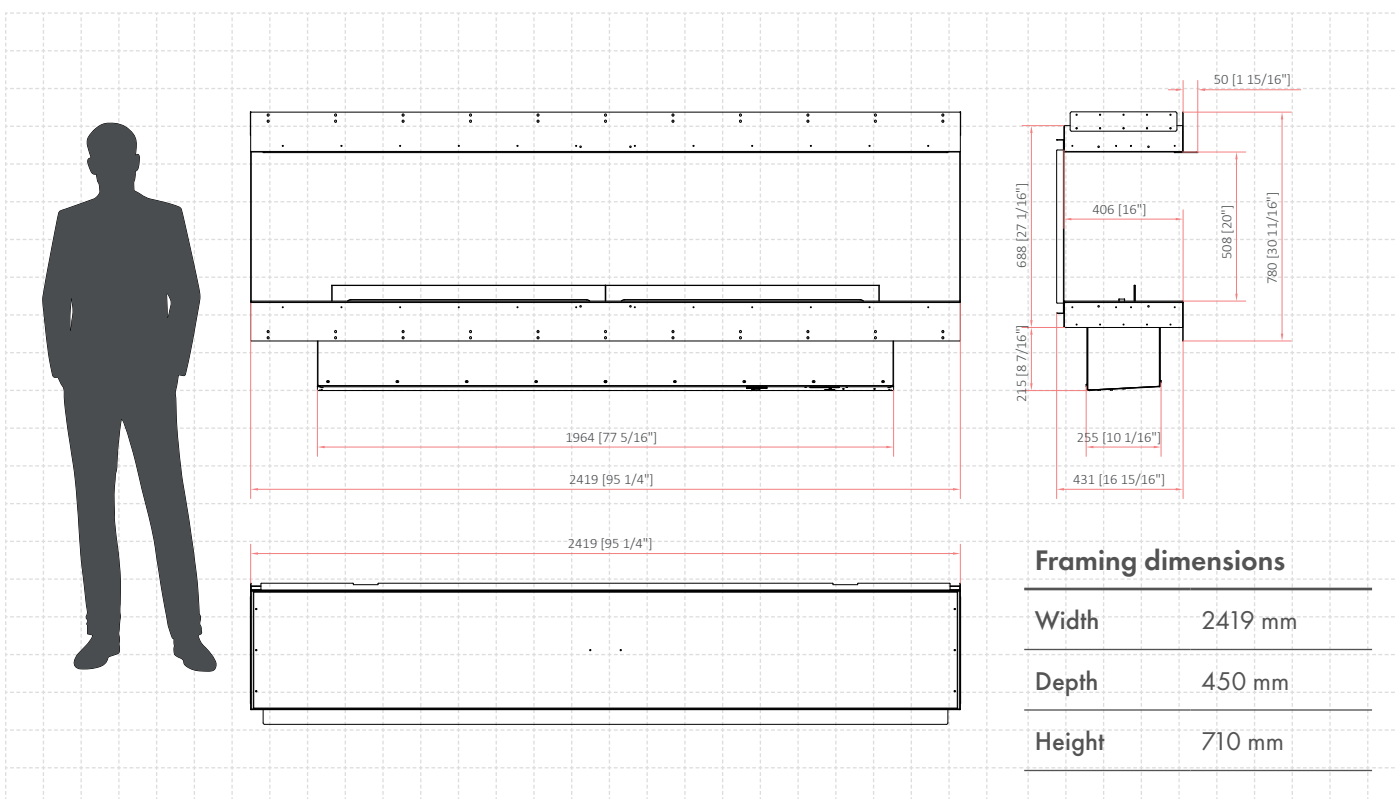

Forma 2300 Three-Sided

Burner model	FLA4+ 1990 (BEV Technology®)
Fuel tank capacity	36.3 L
Maximum burn time	31 hours
Maximum heat output	18.0 kW
Minimum room cubature	180 m³
Flame height regulation	6 stages
Weight	152.8 kg
Fuel type	bioethanol 95 - 96,6%
Flue	not required
Air change rate	1 space volume per hour
Power supply	230 V
Finish	black powder coating
Materials	steel, galvanized steel, toughened glass
Application	for indoor use only

CONTROL OPTIONS

included

included

optional

'FLA4 NET-ZERO' APP

Control the fire with your smartphone!

OPTIONAL DECORATIVE TRAY

Decorative tray with 4 ceramic logs or white stones installed on the burner, behind the fireline.

O-TL certified

Manufactured to UL standards