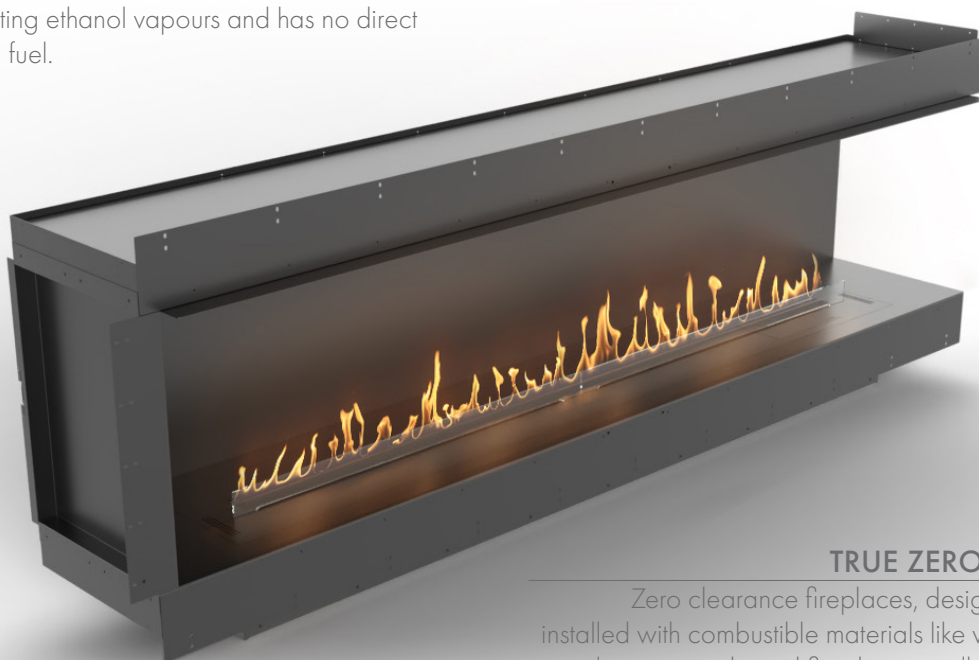

FORMA 2300 RIGHT CORNER

WITH FLA4+ 1990 AUTOMATIC BEV® BURNER

Net Zero fireplace with the BEV Technology®

AUTOMATIC BEV® BURNER

The automatic burner with the patented BEV Technology® is the most advanced product in the industry ensuring the cleanest burning process without any smoke, smell or ash. The flame is produced by combusting ethanol vapours and has no direct contact with the liquid fuel.

TRUE ZERO CLEARANCE

Zero clearance fireplaces, designed to be safely installed with combustible materials like wood or drywall, revolutionize traditional fireplace installation and design, allowing for the creation of sleek media walls by enabling a TV to be mounted directly above.

INNOVATIVE TOUCH CONTROL PANEL

The touch control panel in the FLA4 fireplace combines modernity with elegance, being concealed behind a flap. With it, you can easily adjust the fireplace settings, check fuel levels, or set a shut-off timer. Additionally, the child lock feature ensures safety for the youngest users.

Forma 2300 Right Corner

Burner model	FLA4+ 1990 (BEV Technology®)
Fuel tank capacity	36.3 L
Maximum burn time	31 hours
Maximum heat output	18.0 kW
Minimum room cubature	180 m ³
Flame height regulation	6 stages
Weight	155.3 kg
Fuel type	bioethanol 95 - 96,6%
Flue	not required
Air change rate	1 space volume per hour
Power supply	230 V
Finish	black powder coating
Materials	steel, galvanized steel, toughened glass
Application	for indoor use only